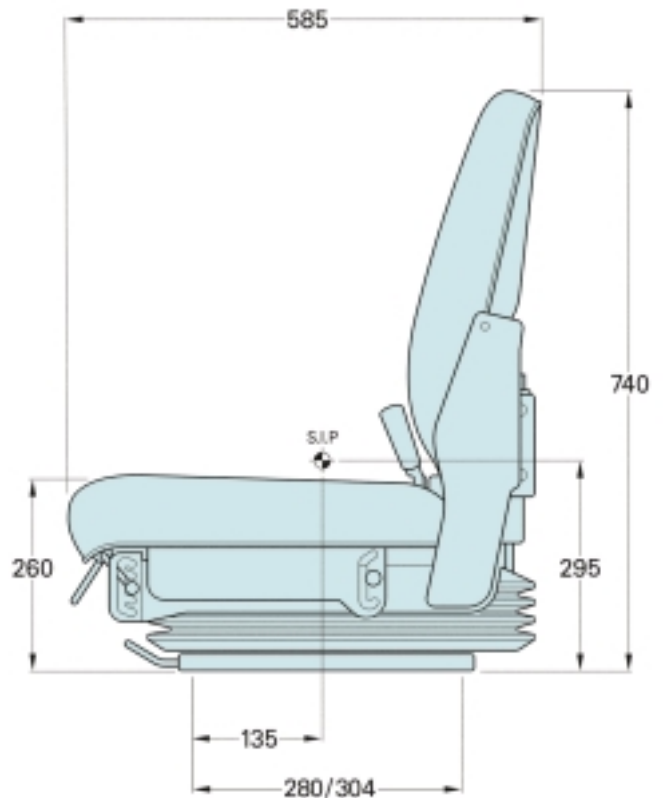

Mechanical suspension seating for the construction and marine sectors

| Features | 301K | 300K |
|--|---------|------|
| Mechanical suspension with double acting hydraulic damper | ● | ● |
| 100mm vertical suspension stroke (4") | ● | ● |
| Seat height and tilt adjustment 60mm (2½") | ● | |
| Driver weight adjustment 50-120kgs (110-265lbs) | ● | ● |
| Suspension cover | ● | ● |
| Backrest angle adjustment 12° | ● | ● |
| Fore and aft adjustment 160mm (6¼") | ● | ● |
| Seat belt widths 50mm (2") & 75mm (3") | ○ | ○ |
| Adjustable armrests (50/70/80/100mm) | ○ | ○ |
| Adjustable headrest | ○ | ○ |
| Cushion heaters 12v or 24v | ○ | ○ |
| Turntable/Mounting pedestal 0°-180° | ○ | ○ |
| Double damper version | ● 301KS | |
| Range of fabrics and PVC | ○ | ○ |
| Flat PVC drainage cushions | ○ | |
| Vibration performance to ISO 7096 | ● | ● |
| Seat belt to ISO 6683, SAE J386 and ISO 3776 (anchorage strength 15kn) | ● | ● |
| Tether belt version SAE J386 June 1985 (anchorage strength 22kn) | ○ | ○ |

Sweden - KAB Seating AB

Tel: +46 (0) 8 550 343 30 E.mail: office@kabseating.se

- SIP to ISO 5353.
- Dimensions at mid suspension stroke, middle height adjustment and at mid sliderail adjustment.
- Indicative dimensions
- 301K shown