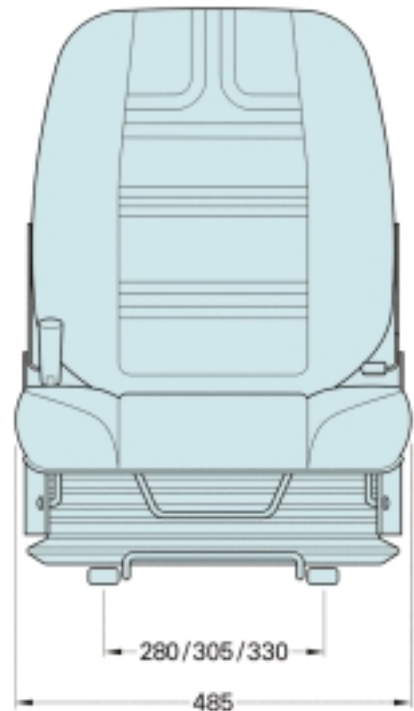

Sweden - KAB Seating AB

Tel: +46 (0) 8 550 343 30 E.mail: office@kabseating.se

- SIP to ISO 5353.
- Dimensions at mid suspension stroke, middle height adjustment and at mid sliderail adjustment.
- Indicative dimensions
- 301K shown